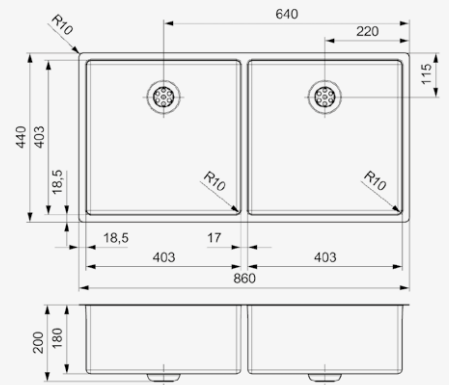

Comfort plug | 10 mm radius
 Popup R35085 available separately

Article number **R27837**

NEW YORK 50X40+18X40

Cabinet size 800 mm
 Depth 200 + 145 mm
 Sink unit dimensions 503 x 403 + 183 x 403 mm
 Total dimensions 740 x 440 mm

Comfort plug | 10 mm radius
 Popup R35085 available separately

Article number **R28223**

NEW YORK

34X40+34X40

Cabinet size 800 mm
 Depth 180 + 180 mm
 Sink unit dimensions 343 x 403 + 343 x 403 mm
 Total dimensions 740 x 440 mm

Comfort plug | 10 mm radius
 Popup R35085 available separately

Article number **R28254**

NEW YORK

40X40+40X40

Cabinet size 900 mm
 Depth 180 + 180 mm
 Sink unit dimensions 403 x 403 + 403 x 403 mm
 Total dimensions 860 x 440 mm

Comfort plug | 10 mm radius
 Popup R35085 available separately

Article number **R34774**

NEW YORK

50X40 TAPWING

Cabinet size 600 mm
 Depth 200 mm
 Sink unit dimensions 503 x 403 mm
 Total dimensions 540 x 510 mm