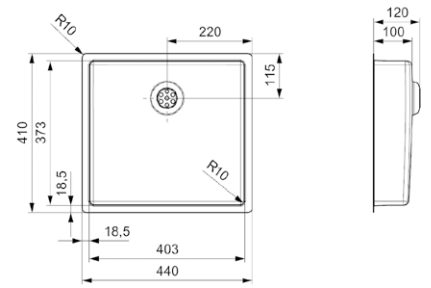

Article number **R34736**

NEW JERSEY

40X37 KG-CC 10 CM (304)

Cabinet size 500 mm
 Depth 100 mm
 Sink unit dimensions 403 x 373 mm
 Total dimensions 440 x 410 mm

Sink is without overflow | Not suitable for standpipe