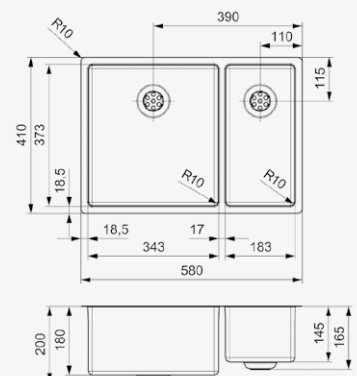

Article number **R33005**

NEW JERSEY

18X37 + 34X37

Cabinet size 600 mm
 Depth 145 + 180 mm
 Sink unit dimensions 183 x 373 + 343 x 373 mm
 Total dimensions 580 x 410 mm

Comfort plug | 10 mm radius
 Popup R35085 available separately

Article number **R33012**

NEW JERSEY

34X37 + 18X37

Cabinet size 600 mm
 Depth 180 + 145 mm
 Sink unit dimensions 343 x 373 + 183 x 373 mm
 Total dimensions 580 x 410 mm

Comfort plug | 10 mm radius
 Popup R35085 available separately

As our Clean and Care units are produced without an overflow and varying plug options, our models can be produced using 304 stainless steel as standard or in 316 stainless steel.

NEW YORK
34X40 KG-CC (304)
 Cabinet size 450 mm
 Depth 180 mm
 Sink unit dimensions 343 x 403 mm
 Total dimensions 380 x 440 mm