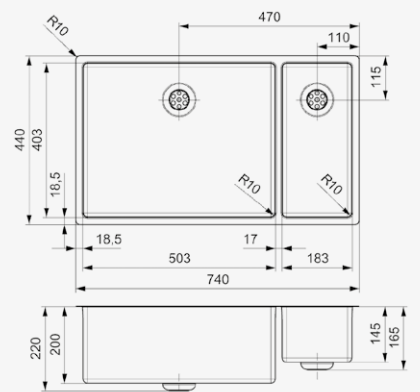

Comfort plug | 10 mm radius
 Popup R35085 available separately

New York
Comfort

THE LOOK AND
 FEEL OF LUXURY

Article number **R27790**

NEW YORK 18X40+50X40

Cabinet size 800 mm
 Depth 145 + 200 mm
 Sink unit dimensions 183 x 403 + 503 x 403 mm
 Total dimensions 740 x 440 mm

Comfort plug | 10 mm radius
 Popup R35085 available separately

Article number **R27837**

NEW YORK 50X40+18X40

Cabinet size 800 mm
 Depth 200 + 145 mm
 Sink unit dimensions 503 x 403 + 183 x 403 mm
 Total dimensions 740 x 440 mm

Comfort plug | 10 mm radius
 Popup R35085 available separately

Article number **R28223**

NEW YORK

34X40+34X40

Cabinet size 800 mm
 Depth 180 + 180 mm
 Sink unit dimensions 343 x 403 + 343 x 403 mm
 Total dimensions 740 x 440 mm

Comfort plug | 10 mm radius
 Popup R35085 available separately

Article number **R28254**

NEW YORK

40X40+40X40

Cabinet size 900 mm
 Depth 180 + 180 mm
 Sink unit dimensions 403 x 403 + 403 x 403 mm
 Total dimensions 860 x 440 mm