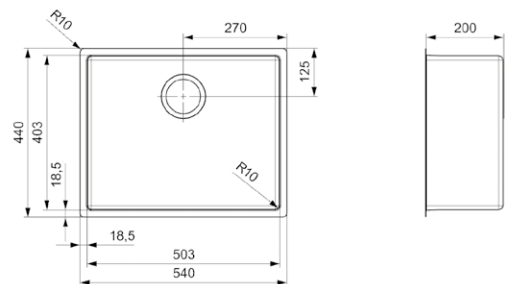

As our Clean and Care units are produced without an overflow and varying plug options, our models can be produced using 304 stainless steel as standard or in 316 stainless steel.

NEW YORK
34X40 KG-CC (304)
 Cabinet size 450 mm
 Depth 180 mm
 Sink unit dimensions 343 x 403 mm
 Total dimensions 380 x 440 mm

Article number **R34224**

Standpipe R26434 available separately | Sink is without overflow

NEW YORK
40X40 KG-CC (304)
 Cabinet size 500 mm
 Depth 180 mm
 Sink unit dimensions 403 x 403 mm
 Total dimensions 440 x 440 mm

Article number **R34859**

Standpipe R26434 available separately | Sink is without overflow

NEW YORK
50X40 KG-CC (304)
 Cabinet size 600 mm
 Depth 200 mm
 Sink unit dimensions 503 x 403 mm
 Total dimensions 540 x 440 mm