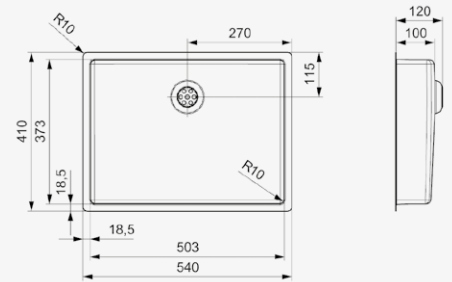

Article number **R34743**

NEW JERSEY

50X37 KG-CC 10 CM (304)

Cabinet size 600 mm
 Depth 100 mm
 Sink unit dimensions 503 x 373 mm
 Total dimensions 540 x 410 mm

Sink is without overflow | Not suitable for standpipe