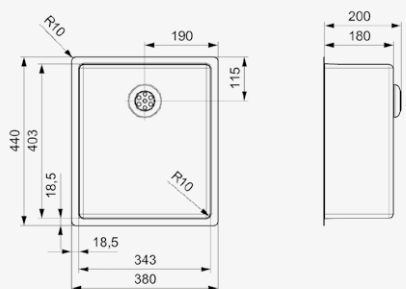

Article number **R27851**

NEW YORK

18X40

Cabinet size	400 mm
Depth	145 mm
Sink unit dimensions	183 x 403 mm
Total dimensions	220 x 440 mm

Comfort plug | 10 mm radius
 Popup R35085 available separately

Article number **R27820**

NEW YORK

34X40

Cabinet size	450 mm
Depth	180 mm
Sink unit dimensions	343 x 403 mm
Total dimensions	380 x 440 mm

Comfort plug | 10 mm radius
 Popup R35085 available separately

Article number **R27639**

NEW YORK

40X40

Cabinet size 500 mm
 Depth 180 mm
 Sink unit dimensions 403 x 403 mm
 Total dimensions 440 x 440 mm

Comfort plug | 10 mm radius
 Popup R35085 available separately

Article number **R35528**

NEW YORK

45X40

Cabinet size 600 mm
 Depth 180 mm
 Sink unit dimensions 453 x 403 mm
 Total dimensions 490 x 440 mm

Comfort plug | 10 mm radius
 Popup R35085 available separately

Article number **R27646**

NEW YORK

50X40

Cabinet size 600 mm
 Depth 200 mm
 Sink unit dimensions 503 x 403 mm
 Total dimensions 540 x 440 mm