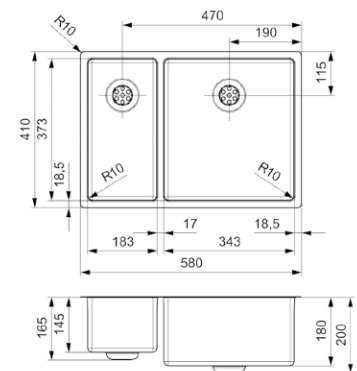

Article number **R32985**

NEW JERSEY

40X37

Cabinet size 500 mm
 Depth 180 mm
 Sink unit dimensions 403 x 373 mm
 Total dimensions 440 x 410 mm

Comfort plug | 10 mm radius
 Popup R35085 available separately

Article number **R32992**

NEW JERSEY

50X37

Cabinet size 600 mm
 Depth 200 mm
 Sink unit dimensions 503 x 373 mm
 Total dimensions 540 x 410 mm

Comfort plug | 10 mm radius
 Popup R35085 available separately

Article number **R33005**

NEW JERSEY

18X37 + 34X37

Cabinet size 600 mm
 Depth 145 + 180 mm
 Sink unit dimensions 183 x 373 + 343 x 373 mm
 Total dimensions 580 x 410 mm

Comfort plug | 10 mm radius
 Popup R35085 available separately

Article number **R33012**

NEW JERSEY

34X37 + 18X37

Cabinet size 600 mm
 Depth 180 + 145 mm
 Sink unit dimensions 343 x 373 + 183 x 373 mm
 Total dimensions 580 x 410 mm

Comfort plug | 10 mm radius
 Popup R35085 available separately