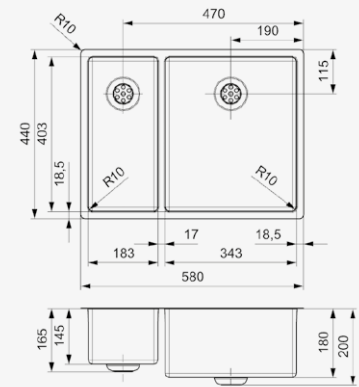

Cabinet size 600 mm
 Depth 180 mm
 Sink unit dimensions 453 x 403 mm
 Total dimensions 490 x 440 mm

Comfort plug | 10 mm radius
 Popup R35085 available separately

Article number **R27646**

NEW YORK

50X40

Cabinet size 600 mm
 Depth 200 mm
 Sink unit dimensions 503 x 403 mm
 Total dimensions 540 x 440 mm

Comfort plug | 10 mm radius
 Popup R35085 available separately

Article number **R27844**

NEW YORK

18X40+34X40

Cabinet size 600 mm
 Depth 145 + 180 mm
 Sink unit dimensions 183 x 403 + 343 x 403 mm
 Total dimensions 580 x 440 mm

Comfort plug | 10 mm radius
 Popup R35085 available separately

Article number **R27806**

NEW YORK

34X40+18X40

Cabinet size 600 mm
 Depth 180 + 145 mm
 Sink unit dimensions 343 x 403 + 183 x 403 mm
 Total dimensions 580 x 440 mm

Comfort plug | 10 mm radius
 Popup R35085 available separately

Article number **R27868**

NEW YORK

18X40+40X40

Cabinet size 800 mm
 Depth 145 + 180 mm
 Sink unit dimensions 183 x 403 + 403 x 403 mm
 Total dimensions 640 x 440 mm