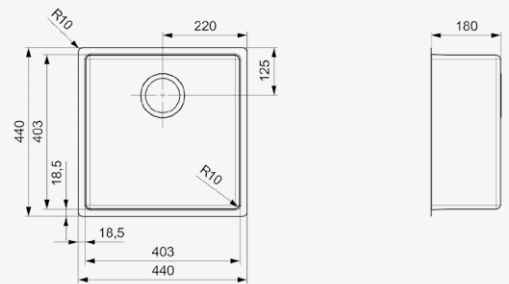

Article number **R28124**

NEW YORK

40X40 OKG

Cabinet size	500 mm
Depth	180 mm
Sink unit dimensions	403 x 403 mm
Total dimensions	440 x 440 mm

10 mm radius | Standard drain hole 3.5"
 Popup R35078 available separately

Article number **R28131**

NEW YORK

50X40 OKG

Cabinet size	600 mm
Depth	200 mm
Sink unit dimensions	503 x 403 mm
Total dimensions	540 x 440 mm

10 mm radius | Standard drain hole 3.5"
 Popup R35078 available separately