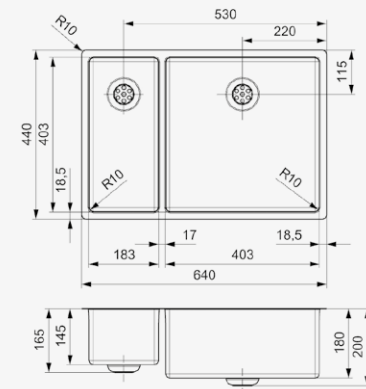

Cabinet size 600 mm
 Depth 180 mm
 Sink unit dimensions 453 x 403 mm
 Total dimensions 490 x 440 mm

Comfort plug | 10 mm radius
 Popup R35085 available separately

Article number **R27646**

NEW YORK

50X40

Cabinet size 600 mm
 Depth 200 mm
 Sink unit dimensions 503 x 403 mm
 Total dimensions 540 x 440 mm

Comfort plug | 10 mm radius
 Popup R35085 available separately

Article number **R27806**

NEW YORK

34X40+18X40

Cabinet size 600 mm
 Depth 180 + 145 mm
 Sink unit dimensions 343 x 403 + 183 x 403 mm
 Total dimensions 580 x 440 mm

Comfort plug | 10 mm radius
 Popup R35085 available separately

Article number **R27868**

NEW YORK

18X40+40X40

Cabinet size 800 mm
 Depth 145 + 180 mm
 Sink unit dimensions 183 x 403 + 403 x 403 mm
 Total dimensions 640 x 440 mm

Comfort plug | 10 mm radius
 Popup R35085 available separately

Article number **R27813**

NEW YORK

40X40+18X40

Cabinet size 800 mm
 Depth 180 + 145 mm
 Sink unit dimensions 403 x 403 + 183 x 403 mm
 Total dimensions 640 x 440 mm