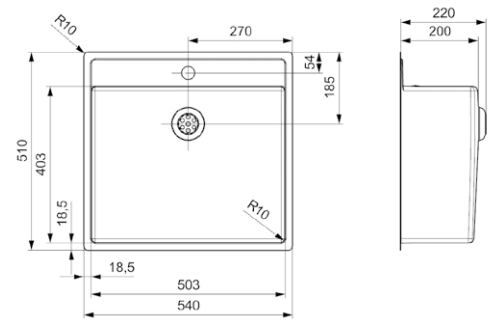

Comfort
meets **style**

COMFORT AND STYLE
MEET IN OUR BEAUTIFUL
COMFORT STRAINER