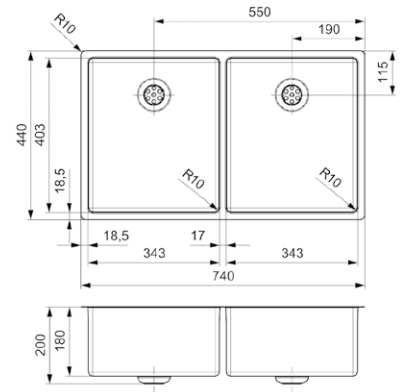

Comfort plug | 10 mm radius
 Popup R35085 available separately

Article number **R27837**

NEW YORK 50X40+18X40

Cabinet size 800 mm
 Depth 200 + 145 mm
 Sink unit dimensions 503 x 403 + 183 x 403 mm
 Total dimensions 740 x 440 mm

Comfort plug | 10 mm radius
 Popup R35085 available separately

Article number **R28223**

NEW YORK

34X40+34X40

Cabinet size 800 mm
 Depth 180 + 180 mm
 Sink unit dimensions 343 x 403 + 343 x 403 mm
 Total dimensions 740 x 440 mm

Comfort plug | 10 mm radius
 Popup R35085 available separately

Article number **R28254**

NEW YORK

40X40+40X40

Cabinet size 900 mm
 Depth 180 + 180 mm
 Sink unit dimensions 403 x 403 + 403 x 403 mm
 Total dimensions 860 x 440 mm

Comfort plug | 10 mm radius
 Popup R35085 available separately

Article number **R34774**

NEW YORK

50X40 TAPWING

Cabinet size 600 mm
 Depth 200 mm
 Sink unit dimensions 503 x 403 mm
 Total dimensions 540 x 510 mm