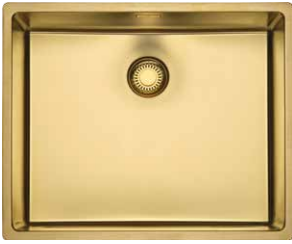

Comfort plug | 10 mm radius
 PopUp R35689 available separately | PVD technic

Article number **R35153**

NEW YORK

50X40 COPPER ROSE

Cabinet size 600 mm
 Depth 200 mm
 Sink unit dimensions 503 x 403 mm
 Total dimensions 540 x 440 mm

Comfort plug | 10 mm radius
 PopUp R35696 available separately | PVD technic

Article number **R35160**

NEW YORK
50X40 GOLD FLAX

Cabinet size 600 mm
Depth 200 mm
Sink unit dimensions 503 x 403 mm
Total dimensions 540 x 440 mm