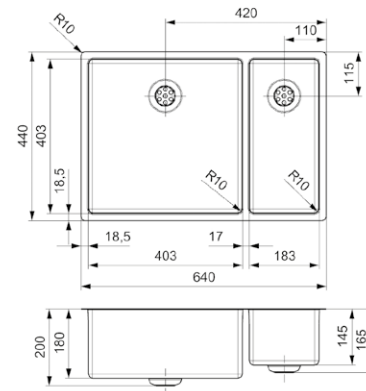

Comfort plug | 10 mm radius
 Popup R35085 available separately

Article number **R27868**

NEW YORK

18X40+40X40

Cabinet size 800 mm
 Depth 145 + 180 mm
 Sink unit dimensions 183 x 403 + 403 x 403 mm
 Total dimensions 640 x 440 mm

Comfort plug | 10 mm radius
 Popup R35085 available separately

Article number **R27813**

NEW YORK

40X40+18X40

Cabinet size 800 mm
 Depth 180 + 145 mm
 Sink unit dimensions 403 x 403 + 183 x 403 mm
 Total dimensions 640 x 440 mm

Comfort plug | 10 mm radius
 Popup R35085 available separately

New York
Comfort

THE LOOK AND
 FEEL OF LUXURY

Article number **R27790**

NEW YORK 18X40+50X40

Cabinet size 800 mm
 Depth 145 + 200 mm
 Sink unit dimensions 183 x 403 + 503 x 403 mm
 Total dimensions 740 x 440 mm

Comfort plug | 10 mm radius
 Popup R35085 available separately

Article number **R27837**

NEW YORK 50X40+18X40

Cabinet size 800 mm
 Depth 200 + 145 mm
 Sink unit dimensions 503 x 403 + 183 x 403 mm
 Total dimensions 740 x 440 mm