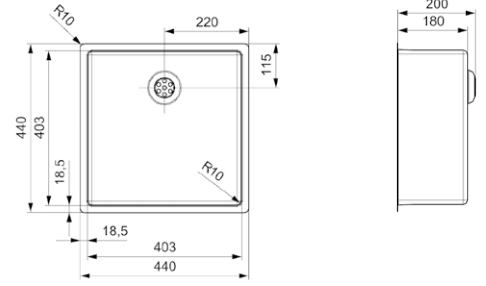

Article number **R27851**

NEW YORK

18X40

Cabinet size	400 mm
Depth	145 mm
Sink unit dimensions	183 x 403 mm
Total dimensions	220 x 440 mm

Comfort plug | 10 mm radius
 Popup R35085 available separately

Article number **R27820**

NEW YORK

34X40

Cabinet size	450 mm
Depth	180 mm
Sink unit dimensions	343 x 403 mm
Total dimensions	380 x 440 mm

Comfort plug | 10 mm radius
 Popup R35085 available separately

Article number **R27639**

NEW YORK

40X40

Cabinet size 500 mm
 Depth 180 mm
 Sink unit dimensions 403 x 403 mm
 Total dimensions 440 x 440 mm

Comfort plug | 10 mm radius
 Popup R35085 available separately

Article number **R35528**

NEW YORK

45X40

Cabinet size 600 mm
 Depth 180 mm
 Sink unit dimensions 453 x 403 mm
 Total dimensions 490 x 440 mm

Comfort plug | 10 mm radius
 Popup R35085 available separately

Article number **R27646**

NEW YORK

50X40

Cabinet size 600 mm
 Depth 200 mm
 Sink unit dimensions 503 x 403 mm
 Total dimensions 540 x 440 mm