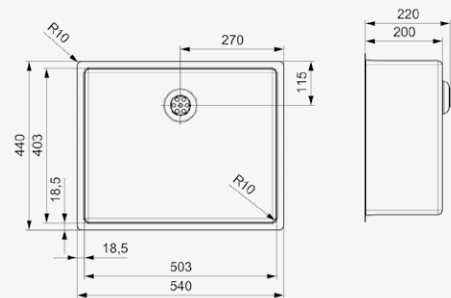

Comfort plug | 10 mm radius
 PopUp R35702 available separately | PVD technic

Article number **R35115**

NEW YORK

40X40 GUN METAL SILVER

Cabinet size 500 mm
 Depth 180 mm
 Sink unit dimensions 403 x 403 mm
 Total dimensions 440 x 440 mm

Comfort plug | 10 mm radius
 PopUp R35689 available separately | PVD technic

Article number **R35153**

NEW YORK

50X40 COPPER ROSE

Cabinet size 600 mm
 Depth 200 mm
 Sink unit dimensions 503 x 403 mm
 Total dimensions 540 x 440 mm

Comfort plug | 10 mm radius
 PopUp R35696 available separately | PVD technic

Article number **R35160**

NEW YORK
50X40 GOLD FLAX

Cabinet size 600 mm
Depth 200 mm
Sink unit dimensions 503 x 403 mm
Total dimensions 540 x 440 mm