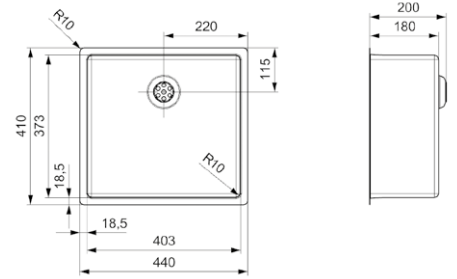

Article number **R32985**

NEW JERSEY

40X37

Cabinet size 500 mm
 Depth 180 mm
 Sink unit dimensions 403 x 373 mm
 Total dimensions 440 x 410 mm

Comfort plug | 10 mm radius
 Popup R35085 available separately

Article number **R32992**

NEW JERSEY

50X37

Cabinet size 600 mm
 Depth 200 mm
 Sink unit dimensions 503 x 373 mm
 Total dimensions 540 x 410 mm

Comfort plug | 10 mm radius
 Popup R35085 available separately