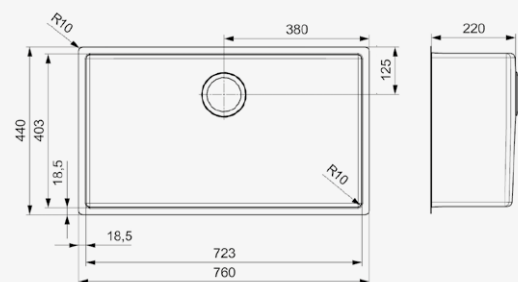

Article number **R28131**

NEW YORK

50X40 OKG

Cabinet size	600 mm
Depth	200 mm
Sink unit dimensions	503 x 403 mm
Total dimensions	540 x 440 mm

10 mm radius | Standard drain hole 3.5"
 Popup R35078 available separately

Article number **R31377**

NEW YORK

72X40 OKG

Cabinet size	800 mm
Depth	220 mm
Sink unit dimensions	723 x 403 mm
Total dimensions	760 x 440 mm

10 mm radius | Standard drain hole 3.5"
 Popup R35078 available separately

REGINOX

NEW YORK ROUND

NEW YORK'S LATEST ADDITION

Our New York family has a new member! Naturally this New York is also deepdrawn out of one piece of stainless-steel and provided with our trusted comfortplug. The New York Round has a horizontal spiral overflow and has a diameter of 42 cm. With this addition to our New York series we provide an even wider choice. You can install this sink as inset, semi-integrated (flush with the worktop) or undermount and therefore always a match!