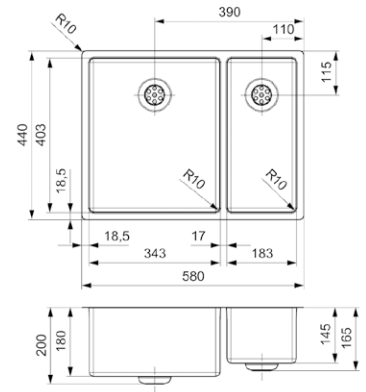

Cabinet size 600 mm
 Depth 180 mm
 Sink unit dimensions 453 x 403 mm
 Total dimensions 490 x 440 mm

Comfort plug | 10 mm radius
 Popup R35085 available separately

Article number **R27646**

NEW YORK

50X40

Cabinet size 600 mm
 Depth 200 mm
 Sink unit dimensions 503 x 403 mm
 Total dimensions 540 x 440 mm

Comfort plug | 10 mm radius
 Popup R35085 available separately

Article number **R27844**

NEW YORK

18X40+34X40

Cabinet size 600 mm
 Depth 145 + 180 mm
 Sink unit dimensions 183 x 403 + 343 x 403 mm
 Total dimensions 580 x 440 mm

Comfort plug | 10 mm radius
 Popup R35085 available separately

Article number **R27806**

NEW YORK

34X40+18X40

Cabinet size 600 mm
 Depth 180 + 145 mm
 Sink unit dimensions 343 x 403 + 183 x 403 mm
 Total dimensions 580 x 440 mm

Comfort plug | 10 mm radius
 Popup R35085 available separately

Article number **R27868**

NEW YORK

18X40+40X40

Cabinet size 800 mm
 Depth 145 + 180 mm
 Sink unit dimensions 183 x 403 + 403 x 403 mm
 Total dimensions 640 x 440 mm