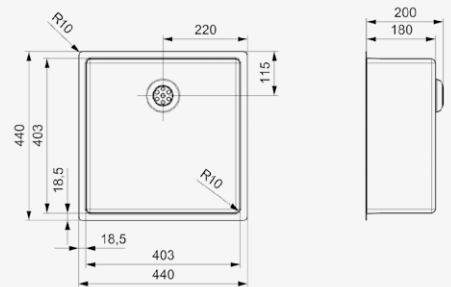

Comfort plug | 10 mm radius
 PopUp R35696 available separately | PVD technic

Article number **R35139**

NEW YORK

40X40 GOLD FLAX

Cabinet size 500 mm
 Depth 180 mm
 Sink unit dimensions 403 x 403 mm
 Total dimensions 440 x 440 mm

Comfort plug | 10 mm radius
 PopUp R35702 available separately | PVD technic

Article number **R35115**

NEW YORK

40X40 GUN METAL SILVER

Cabinet size 500 mm
 Depth 180 mm
 Sink unit dimensions 403 x 403 mm
 Total dimensions 440 x 440 mm

Comfort plug | 10 mm radius
 PopUp R35689 available separately | PVD technic

Article number **R35153**

NEW YORK

50X40 COPPER ROSE

Cabinet size 600 mm
 Depth 200 mm
 Sink unit dimensions 503 x 403 mm
 Total dimensions 540 x 440 mm