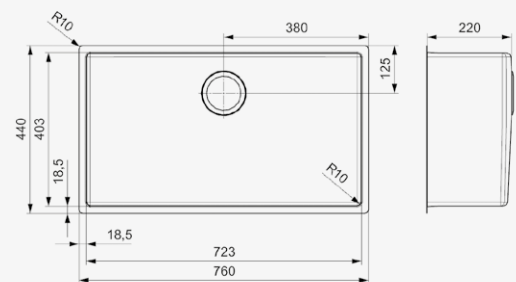

Article number **R34224**

Standpipe R26434 available separately | Sink is without overflow

NEW YORK
40X40 KG-CC (304)
 Cabinet size 500 mm
 Depth 180 mm
 Sink unit dimensions 403 x 403 mm
 Total dimensions 440 x 440 mm

Article number **R34859**

Standpipe R26434 available separately | Sink is without overflow

NEW YORK
50X40 KG-CC (304)
 Cabinet size 600 mm
 Depth 200 mm
 Sink unit dimensions 503 x 403 mm
 Total dimensions 540 x 440 mm

Article number **R34231**

Standpipe R26434 available separately | Sink is without overflow

NEW YORK
72X40 KG-CC (304)
 Cabinet size 800 mm
 Depth 220 mm
 Sink unit dimensions 723 x 403 mm
 Total dimensions 760 x 440 mm