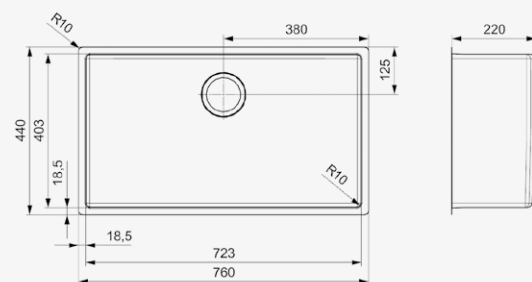

NEW YORK
40X40 JET BLACK

Cabinet size 500 mm
Depth 180 mm
Sink unit dimensions 403 x 403 mm
Total dimensions 440 x 440 mm

Article number **R34255**

Stainless steel sink with coating
Pop-up R35801 available separately

NEW YORK
50X40 JET BLACK

Cabinet size 600 mm
Depth 200 mm
Sink unit dimensions 503 x 403 mm
Total dimensions 540 x 440 mm

Article number **R34262**

Stainless steel sink with coating
Pop-up R35801 available separately

NEW YORK
72X40 JET BLACK

Cabinet size 800 mm
Depth 220 mm
Sink unit dimensions 723 x 403 mm
Total dimensions 760 x 440 mm

Article number **R34996**

Stainless steel sink with coating
Pop-up R35801 available separately