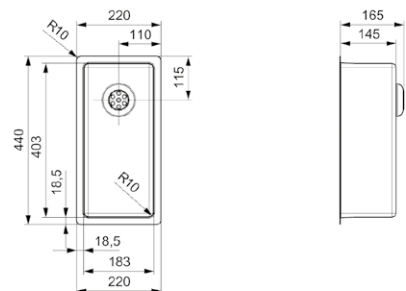

Article number **R27851**

NEW YORK

18X40

Cabinet size	400 mm
Depth	145 mm
Sink unit dimensions	183 x 403 mm
Total dimensions	220 x 440 mm

Comfort plug | 10 mm radius
 Popup R35085 available separately

Article number **R27820**

NEW YORK

34X40

Cabinet size	450 mm
Depth	180 mm
Sink unit dimensions	343 x 403 mm
Total dimensions	380 x 440 mm

Comfort plug | 10 mm radius
 Popup R35085 available separately

Article number **R27639**

NEW YORK

Cabinet size 600 mm
 Depth 180 mm
 Sink unit dimensions 453 x 403 mm
 Total dimensions 490 x 440 mm

Comfort plug | 10 mm radius
 Popup R35085 available separately

Article number **R27646**

NEW YORK

50X40

Cabinet size 600 mm
 Depth 200 mm
 Sink unit dimensions 503 x 403 mm
 Total dimensions 540 x 440 mm