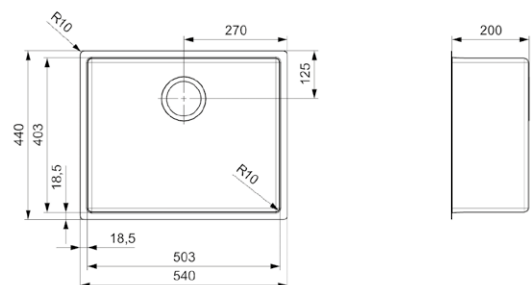

Comfort plug | 10 mm radius
Popup R35702 available separately | PVD technic

Article number **R35146**

NEW YORK
50X40 GUN METAL SILVER

Cabinet size 600 mm
Depth 200 mm
Sink unit dimensions 503 x 403 mm
Total dimensions 540 x 440 mm

NEW YORK
40X40 JET BLACK

Cabinet size 500 mm
Depth 180 mm
Sink unit dimensions 403 x 403 mm
Total dimensions 440 x 440 mm

Article number **R34255**

Stainless steel sink with coating
Pop-up R35801 available separately

NEW YORK
50X40 JET BLACK

Cabinet size 600 mm
Depth 200 mm
Sink unit dimensions 503 x 403 mm
Total dimensions 540 x 440 mm

Article number **R34262**

Stainless steel sink with coating
Pop-up R35801 available separately