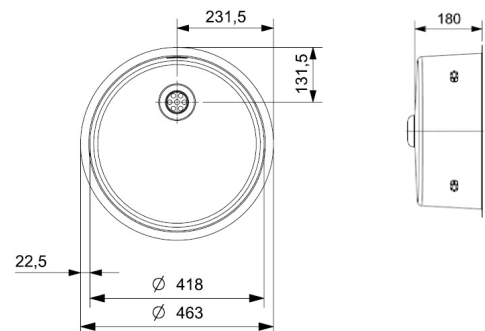

Article number **R28131**

NEW YORK

50X40 OKG

Cabinet size	600 mm
Depth	200 mm
Sink unit dimensions	503 x 403 mm
Total dimensions	540 x 440 mm

10 mm radius | Standard drain hole 3.5"
 Popup R35078 available separately

Article number **R31377**

NEW YORK

72X40 OKG

Cabinet size	800 mm
Depth	220 mm
Sink unit dimensions	723 x 403 mm
Total dimensions	760 x 440 mm

10 mm radius | Standard drain hole 3.5"
 Popup R35078 available separately

REGINOX

NEW YORK ROUND

NEW YORK'S LATEST ADDITION

Our New York family has a new member! Naturally this New York is also deepdrawn out of one piece of stainless-steel and provided with our trusted comfortplug. The New York Round has a horizontal spiral overflow and has a diameter of 42 cm. With this addition to our New York series we provide an even wider choice. You can install this sink as inset, semi-integrated (flush with the worktop) or undermount and therefore always a match!

Article number **R36082**

NEW YORK 42 ROUND

Cabinet size	500 mm
Depth	180 mm
Sink unit dimensions	∅ 418 mm
Total dimensions	∅ 463 mm

Comfort plug
 Popup R35085 available separately

Always
a match

see
reginox.com
for our
products