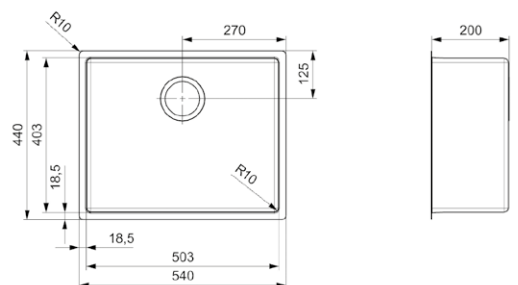

Article number **R28124**

NEW YORK

40X40 OKG

Cabinet size	500 mm
Depth	180 mm
Sink unit dimensions	403 x 403 mm
Total dimensions	440 x 440 mm

10 mm radius | Standard drain hole 3.5"
 Popup R35078 available separately

Article number **R28131**

NEW YORK

50X40 OKG

Cabinet size	600 mm
Depth	200 mm
Sink unit dimensions	503 x 403 mm
Total dimensions	540 x 440 mm

10 mm radius | Standard drain hole 3.5"
 Popup R35078 available separately

Article number **R31377**

NEW YORK

72X40 OKG

Cabinet size	800 mm
Depth	220 mm
Sink unit dimensions	723 x 403 mm
Total dimensions	760 x 440 mm

10 mm radius | Standard drain hole 3.5"
 Popup R35078 available separately