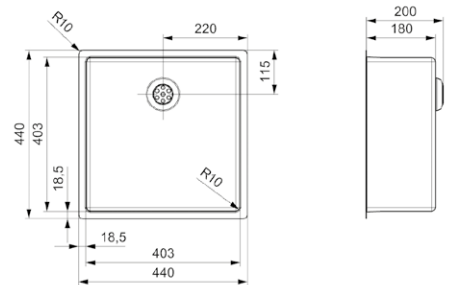

Comfort plug | 10 mm radius
 PopUp R35696 available separately | PVD technic

Article number **R35139**

NEW YORK

40X40 GOLD FLAX

Cabinet size 500 mm
 Depth 180 mm
 Sink unit dimensions 403 x 403 mm
 Total dimensions 440 x 440 mm

Comfort plug | 10 mm radius
 PopUp R35702 available separately | PVD technic

Article number **R35115**

NEW YORK

40X40 GUN METAL SILVER

Cabinet size 500 mm
 Depth 180 mm
 Sink unit dimensions 403 x 403 mm
 Total dimensions 440 x 440 mm

Comfort plug | 10 mm radius
 PopUp R35689 available separately | PVD technic

Article number **R35153**

NEW YORK

50X40 COPPER ROSE

Cabinet size 600 mm
 Depth 200 mm
 Sink unit dimensions 503 x 403 mm
 Total dimensions 540 x 440 mm