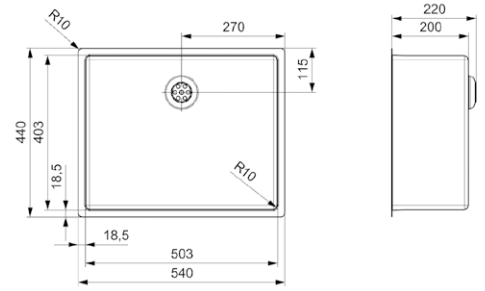

Comfort plug | 10 mm radius
 PopUp R35689 available separately | PVD technic

Article number **R35153**

NEW YORK

50X40 COPPER ROSE

Cabinet size 600 mm
 Depth 200 mm
 Sink unit dimensions 503 x 403 mm
 Total dimensions 540 x 440 mm

Comfort plug | 10 mm radius
 PopUp R35696 available separately | PVD technic

Article number **R35160**

NEW YORK
50X40 GOLD FLAX

Cabinet size 600 mm
Depth 200 mm
Sink unit dimensions 503 x 403 mm
Total dimensions 540 x 440 mm

Comfort plug | 10 mm radius
Popup R35702 available separately | PVD technic

Article number **R35146**

NEW YORK
50X40 GUN METAL SILVER

Cabinet size 600 mm
Depth 200 mm
Sink unit dimensions 503 x 403 mm
Total dimensions 540 x 440 mm