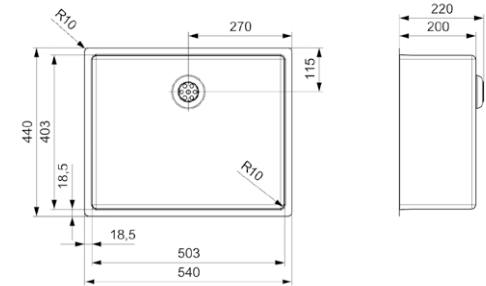

40X40

Cabinet size 500 mm
 Depth 180 mm
 Sink unit dimensions 403 x 403 mm
 Total dimensions 440 x 440 mm

Comfort plug | 10 mm radius
 Popup R35085 available separately

Article number **R35528**

NEW YORK

45X40

Cabinet size 600 mm
 Depth 180 mm
 Sink unit dimensions 453 x 403 mm
 Total dimensions 490 x 440 mm

Comfort plug | 10 mm radius
 Popup R35085 available separately

Article number **R27646**

NEW YORK

50X40

Cabinet size 600 mm
 Depth 200 mm
 Sink unit dimensions 503 x 403 mm
 Total dimensions 540 x 440 mm

Comfort plug | 10 mm radius
 Popup R35085 available separately

Article number **R27844**

NEW YORK

18X40+34X40

Cabinet size 600 mm
 Depth 145 + 180 mm
 Sink unit dimensions 183 x 403 + 343 x 403 mm
 Total dimensions 580 x 440 mm

Comfort plug | 10 mm radius
 Popup R35085 available separately

Article number **R27806**

NEW YORK

34X40+18X40

Cabinet size 600 mm
 Depth 180 + 145 mm
 Sink unit dimensions 343 x 403 + 183 x 403 mm
 Total dimensions 580 x 440 mm