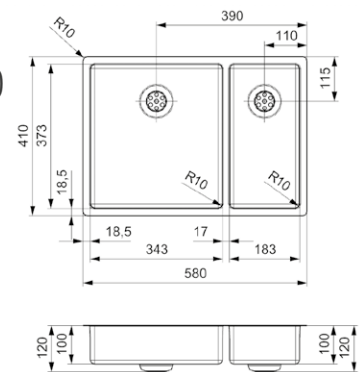

Article number **R34743**

NEW JERSEY

50X37 KG-CC 10 CM (304)

Cabinet size 600 mm
 Depth 100 mm
 Sink unit dimensions 503 x 373 mm
 Total dimensions 540 x 410 mm

Sink is without overflow | Not suitable for standpipe

Article number **R34750**

NEW JERSEY

34X37+18X37 KG-CC 10 CM (304)

Cabinet size 600 mm
 Depth 100 + 100 mm
 Sink unit dimensions 343 x 373 + 183 x 373 mm
 Total dimensions 580 x 410 mm

Sink is without overflow | Not suitable for standpipe