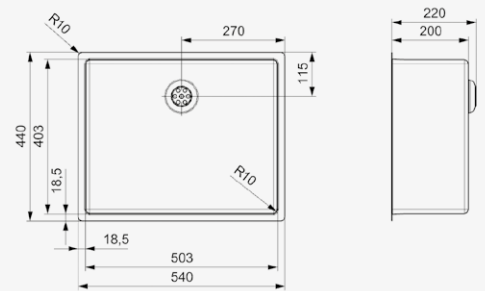

NEW YORK
50X40 GUN METAL SILVER

Cabinet size 600 mm
Depth 200 mm
Sink unit dimensions 503 x 403 mm
Total dimensions 540 x 440 mm

Comfort plug | 10 mm radius
Popup R35689 available separately | PVD technic