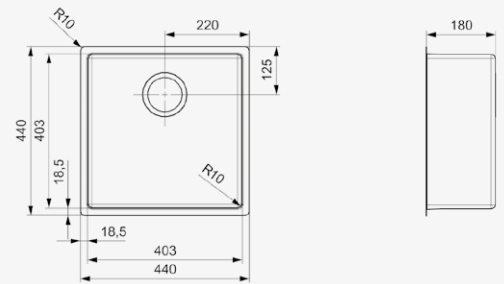

As our Clean and Care units are produced without an overflow and varying plug options, our models can be produced using 304 stainless steel as standard or in 316 stainless steel.

NEW YORK
34X40 KG-CC (304)
 Cabinet size 450 mm
 Depth 180 mm
 Sink unit dimensions 343 x 403 mm
 Total dimensions 380 x 440 mm

Article number **R34224**

Standpipe R26434 available separately | Sink is without overflow

NEW YORK
40X40 KG-CC (304)
 Cabinet size 500 mm
 Depth 180 mm
 Sink unit dimensions 403 x 403 mm
 Total dimensions 440 x 440 mm