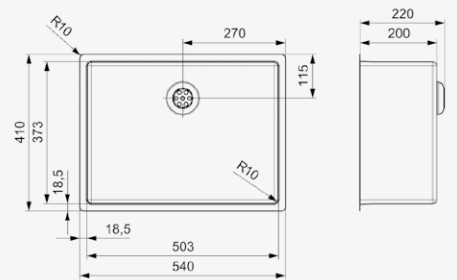

Article number **R32985**

NEW JERSEY

40X37

Cabinet size 500 mm
 Depth 180 mm
 Sink unit dimensions 403 x 373 mm
 Total dimensions 440 x 410 mm

Comfort plug | 10 mm radius
 Popup R35085 available separately

Article number **R32992**

NEW JERSEY

50X37

Cabinet size 600 mm
 Depth 200 mm
 Sink unit dimensions 503 x 373 mm
 Total dimensions 540 x 410 mm

Comfort plug | 10 mm radius
 Popup R35085 available separately

Article number **R33005**

NEW JERSEY

18X37 + 34X37

Cabinet size 600 mm
 Depth 145 + 180 mm
 Sink unit dimensions 183 x 373 + 343 x 373 mm
 Total dimensions 580 x 410 mm

Comfort plug | 10 mm radius
 Popup R35085 available separately