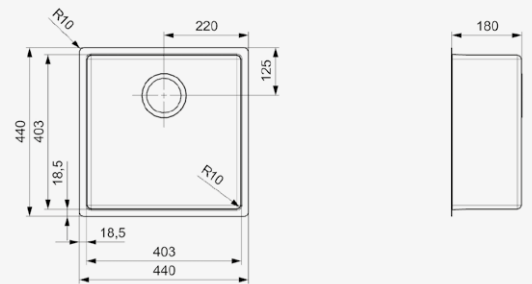

Comfort plug | 10 mm radius
Popup R35702 available separately | PVD technic

Article number **R35146**

NEW YORK
50X40 GUN METAL SILVER

Cabinet size 600 mm
Depth 200 mm
Sink unit dimensions 503 x 403 mm
Total dimensions 540 x 440 mm

NEW YORK
40X40 JET BLACK

Cabinet size 500 mm
Depth 180 mm
Sink unit dimensions 403 x 403 mm
Total dimensions 440 x 440 mm

Article number **R34255**

Stainless steel sink with coating
Pop-up R35801 available separately