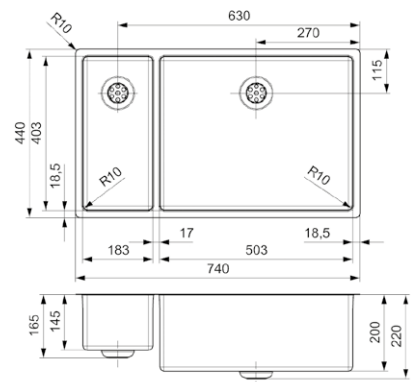

Comfort plug | 10 mm radius
 Popup R35085 available separately

Article number **R27813**

NEW YORK

40X40+18X40

Cabinet size 800 mm
 Depth 180 + 145 mm
 Sink unit dimensions 403 x 403 + 183 x 403 mm
 Total dimensions 640 x 440 mm

Comfort plug | 10 mm radius
 Popup R35085 available separately

New York
Comfort

THE LOOK AND
 FEEL OF LUXURY

Article number **R27790**

NEW YORK 18X40+50X40

Cabinet size 800 mm
 Depth 145 + 200 mm
 Sink unit dimensions 183 x 403 + 503 x 403 mm
 Total dimensions 740 x 440 mm

Comfort plug | 10 mm radius
 Popup R35085 available separately

Article number **R27837**

NEW YORK 50X40+18X40

Cabinet size 800 mm
 Depth 200 + 145 mm
 Sink unit dimensions 503 x 403 + 183 x 403 mm
 Total dimensions 740 x 440 mm

Comfort plug | 10 mm radius
 Popup R35085 available separately

Article number **R28223**

NEW YORK

34X40+34X40

Cabinet size 800 mm
 Depth 180 + 180 mm
 Sink unit dimensions 343 x 403 + 343 x 403 mm
 Total dimensions 740 x 440 mm