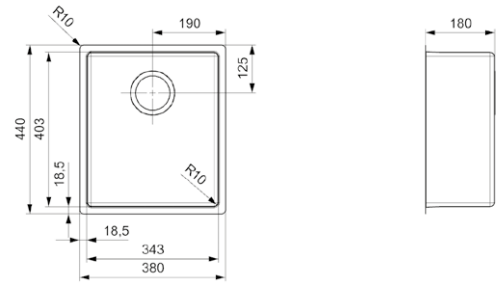

As our Clean and Care units are produced without an overflow and varying plug options, our models can be produced using 304 stainless steel as standard or in 316 stainless steel.

NEW YORK
34X40 KG-CC (304)
 Cabinet size 450 mm
 Depth 180 mm
 Sink unit dimensions 343 x 403 mm
 Total dimensions 380 x 440 mm