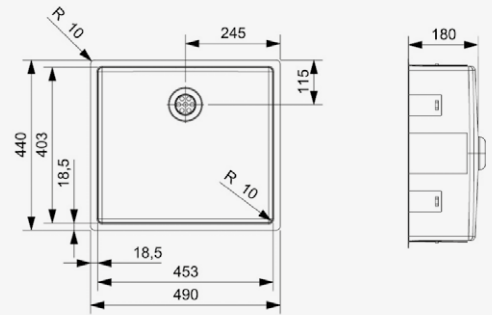

40X40

Cabinet size 500 mm
 Depth 180 mm
 Sink unit dimensions 403 x 403 mm
 Total dimensions 440 x 440 mm

Comfort plug | 10 mm radius
 Popup R35085 available separately

Article number **R35528**

NEW YORK

45X40

Cabinet size 600 mm
 Depth 180 mm
 Sink unit dimensions 453 x 403 mm
 Total dimensions 490 x 440 mm

Comfort plug | 10 mm radius
 Popup R35085 available separately

Article number **R27646**

NEW YORK

50X40

Cabinet size 600 mm
 Depth 200 mm
 Sink unit dimensions 503 x 403 mm
 Total dimensions 540 x 440 mm