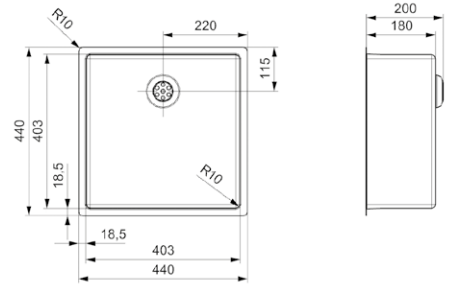

COPPER
ROSE

GOLD
FLAX

GUN METAL
SILVER

Colour deviation per item is possible

Article number **R35122**

NEW YORK

40X40 COPPER ROSE

Cabinet size 500 mm
 Depth 180 mm
 Sink unit dimensions 403 x 403 mm
 Total dimensions 440 x 440 mm

Comfort plug | 10 mm radius
 PopUp R35696 available separately | PVD technic

Article number **R35139**

NEW YORK

40X40 GOLD FLAX

Cabinet size 500 mm
 Depth 180 mm
 Sink unit dimensions 403 x 403 mm
 Total dimensions 440 x 440 mm