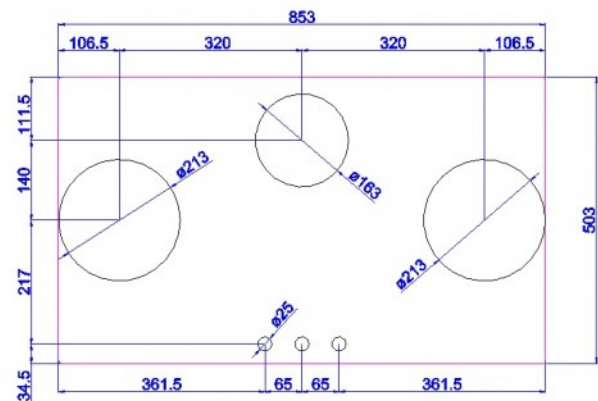

Colo

61.01.10.033

Number of burners	3 Pitts
Old product number	61.01.10.033
Gas pressure	20 Mbar
Cabinet	900 mm
Gas type	G20
Dimension	853x503x90 mm
Power (kW)	1x2 + 1x0.2-5

Technical drawing

Colo