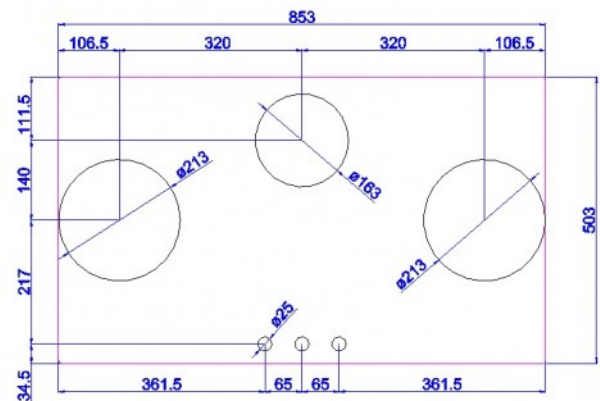

Colo

61.01.10.033

Number of burners	3 Pitts
Old product number	61.01.10.033
Gas pressure	20 Mbar
Cabinet	900 mm
Gas type	G20
Dimension	853x503x90 mm
Power (kW)	1x2 + 1x0.2-5

Technical drawing

Colo