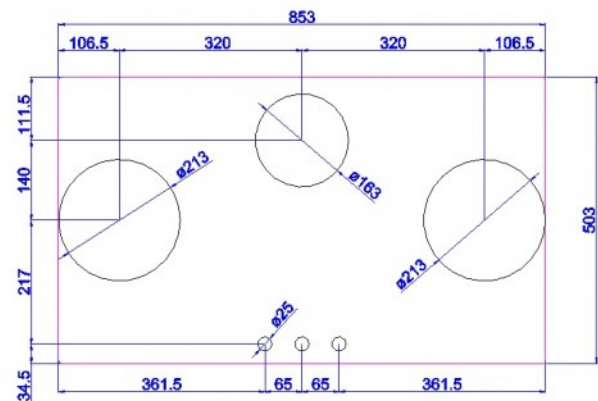

# Colo

61.01.10.033

Number of burners	3 Pitts
Old product number	61.01.10.033
Gas pressure	20 Mbar
Cabinet	900 mm
Gas type	G20
Dimension	853x503x90 mm
Power (kW)	1x2 + 1x0.2-5

## Technical drawing

Colo